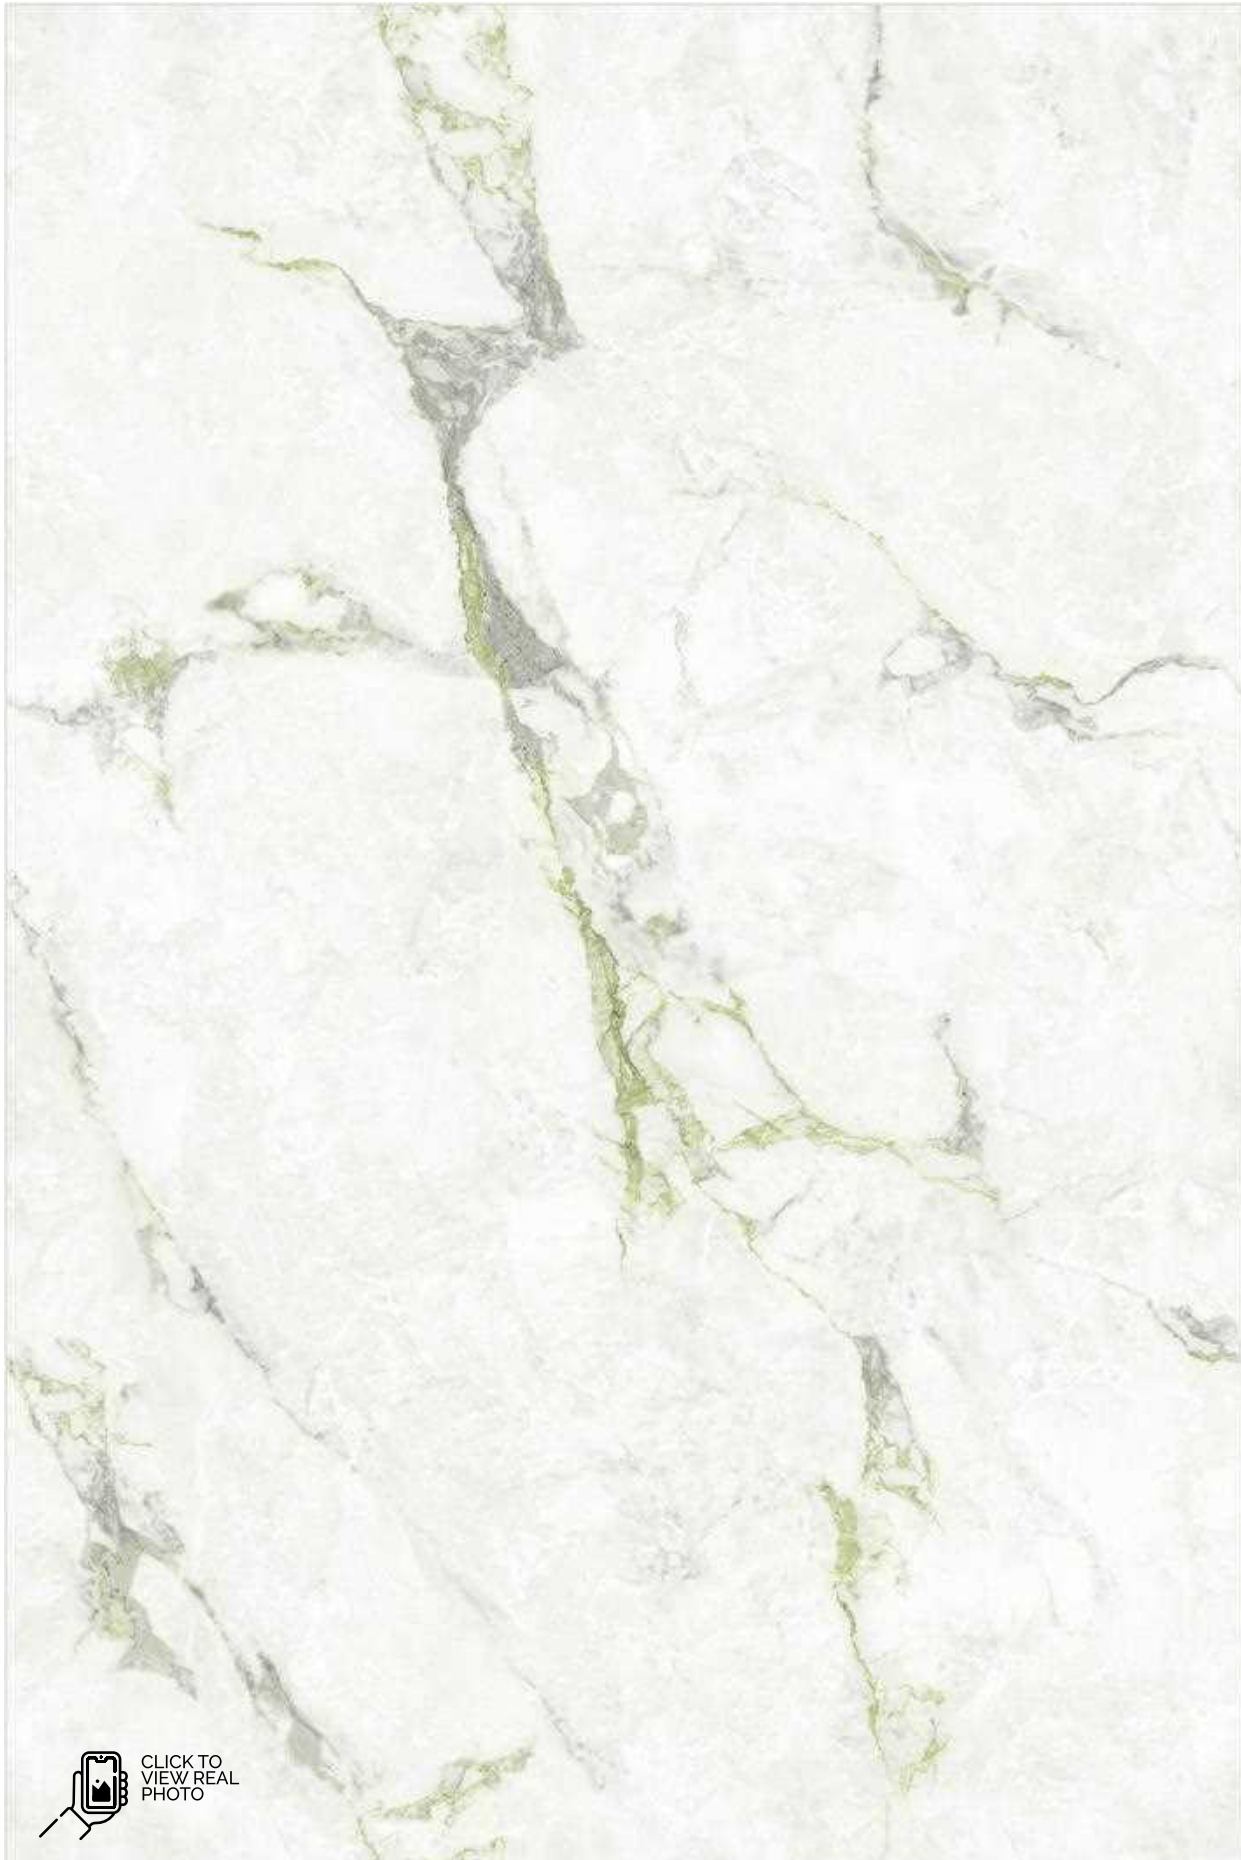

BESIL GREEN

Random : 3

CLICK TO
VIEW REAL
PHOTO

Size

1200x1800mm

Type

Endless

Thickness

9.0MM

CLICK
TO VIEW
DETAILS